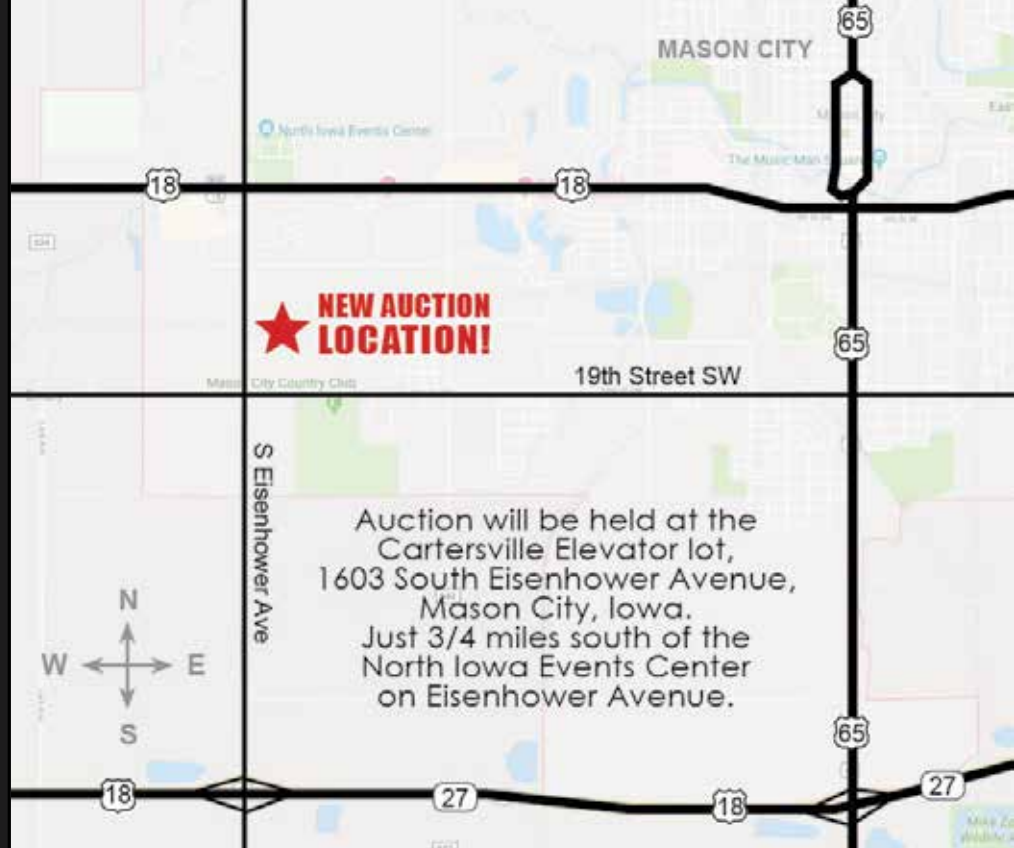

Meeker County, MN Tillable Land - 85± Acres
Litchfield, MN | Closes: December 3 at 4PM
Kandiyohi County, MN Tillable Farm/land/Hunting Ground - 145± Acres
Kandiyohi, MN | Closes: December 3 at 4:30PM
Gibson Farm Equipment Auction
Altoona, IA | Closes: December 4 at 1PM
Luscombe Land Auction - 197.5± Acres
Imboden, IA | December 4 at 9PM

Marvin & Jane Risau Farm Retirement
Manfield, SD | December 3 at 10AM
Truster - Farm Retirement Auction
Newtown, IA | Closes: December 3 at 1PM
Martin & Jane Risau Farm Retirement
Manfield, SD | December 3 at 10AM
Truster - Farm Retirement Auction
Newtown, IA | Closes: December 3 at 1PM
Luscombe Farm Equipment Auction
Imboden, IA | December 4 at 10AM
Luscombe Land Auction - 197.5± Acres
Imboden, IA | December 4 at 9PM

Coming Soon

Multi-Party Mason City Farm Equipment
THURSDAY, DECEMBER 12, 2019 AT 10AM

VIEW ALL SteffesGroup.com AUCTIONS AT

West Fargo, ND | 701.237.9173 | Grand Forks, ND | 701.203.8400 | Litchfield, MN | 320.693.9371 | Mt. Pleasant, IA | 319.385.2000 | Ames, IA | 515.432.6000 | Mason City, IA | 515.423.1947 | Sioux Falls, SD | 641.423.1947 | 712.477.2144

Multi-Party Mason City Farm Equipment
THURSDAY, DECEMBER 12, 2019 AT 10AM

Steffes Group, Inc.
2245 East Bluegrass Road
Mt. Pleasant, IA 52641

PRESORTED
MARKETING
US POSTAGE
PAID
PERMIT # 315
FARGO ND

ONLINE BIDDING AVAILABLE!
See complete details and photos online

SteffesGroup.com